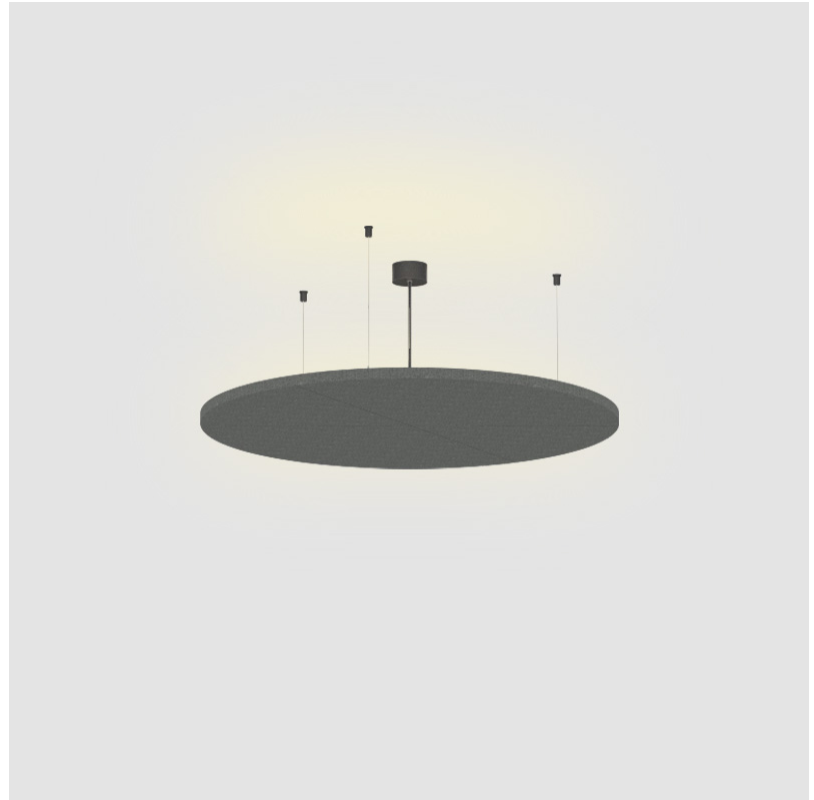

1. To build a product code in our configurator select the specify button on the base model # product page
2. To build a manual product code on this datasheet choose from the options listed below in blue font and add the suffix to the base model #

GENERAL

Series: Glorious Acoustic Light Panel
Partner: Prolicht
Division: Architectural
Installation: Suspension
Product Type: Acoustic
Mounting Location: Ceiling
Light Distribution: Indirect

PHYSICAL

Shape: Round
Diameter (mm): 646
Diameter (in): 27 ⁷/₁₆
Height (mm): 54
Height (in): 2 ¹/₈

Fixture Finish: SSR / BKV / CWI / CRY / HAB / UFT / ITA / RUA / FTG / MYG / LOD / PUS / FRO / FUP / KIA / POP / BLS / SPG / MEY / GOH / CHC / COM / ABZ / JAG / OBR / MOS / ROR

Acoustic Finish: SFW / CYW / SEE / SYN / MTS / PMB / TTN / CYB / STO / DPE / BES / SHB / ARE / ANE / VRD / CRF

Fixture Material: Aluminum
Primary Material: Acoustic

Cable Details: 2000mm / 78 3/4" or 6000mm / 236 1/4" Transparent Cable

ELECTRICAL

Lamp Type: LED (Zhaga Standard)
Input Wattage (W): 10
Total Output Wattage (W): 9.1
Dimming: Non-Dimmable
Driver Included: Yes
Driver Location: Integrated
Driver Type: Constant Current - Universal
Driver Class: Class 2
Input Voltage (V): 120 - 277

LED

Max. Delivered Lumen (lm): 701 / 708 / 730 / 751
Nominal Lumen (lm): 855 / 864 / 890 / 916
CRI: >90 CRI
Lamp Life (hrs): 50000

OPTICAL

RATINGS AND CERTIFICATIONS

Certified By: CSA Certified to UL and CSA Standards
IP rating: IP20