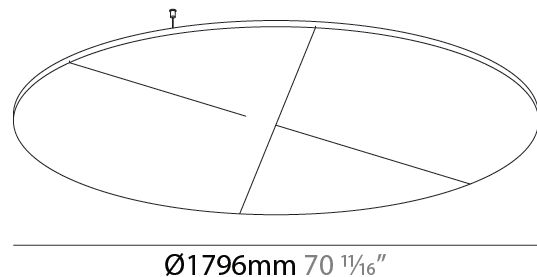

1. To build a product code in our configurator select the specify button on the base model # product page
2. To build a manual product code on this datasheet choose from the options listed below in blue font and add the suffix to the base model #

GENERAL

Series: Glorious Acoustic Light Panel
Partner: Prolicht
Division: Architectural
Installation: Suspension
Product Type: Acoustic
Mounting Location: Ceiling
Light Distribution: Indirect

PHYSICAL

Shape: Round
Diameter (mm): 1796
Diameter (in): 70 11/16
Height (mm): 54
Height (in): 2 1/8

Fixture Finish: SSR / BKV / CWI / CRY / HAB / UFT / ITA / RUA / FTG / MYG / LOD / PUS / FRO / FUP / KIA / POP / BLS / SPG / MEY / GOH / CHC / COM / ABZ / JAG / OBR / MOS / ROR

Acoustic Finish: SFW / CYW / SEE / SYN / MTS / PMB / TTN / CYB / STO / DPE / BES / SHB / ARE / ANE / VRD / CRF

Fixture Material: Aluminum
Primary Material: Acoustic

Cable Details: 2000mm / 78 3/4" or 6000mm / 236 1/4" Transparent Cable

ELECTRICAL

Lamp Type: LED (Zhaga Standard)
Input Wattage (W): 43
Total Output Wattage (W): 39.1
Dimming: Non-Dimmable
Driver Included: Yes
Driver Location: Integrated
Driver Type: Constant Current - Universal
Driver Class: Class 2
Input Voltage (V): 120 - 277

LED

Max. Delivered Lumen (lm): 2156 / 3188 / 3284 / 3379
Nominal Lumen (lm): 3849 / 3888 / 4005 / 4121
CRI: >90 CRI
Lamp Life (hrs): 50000

OPTICAL

RATINGS AND CERTIFICATIONS

Certified By: CSA Certified to UL and CSA Standards
IP rating: IP20