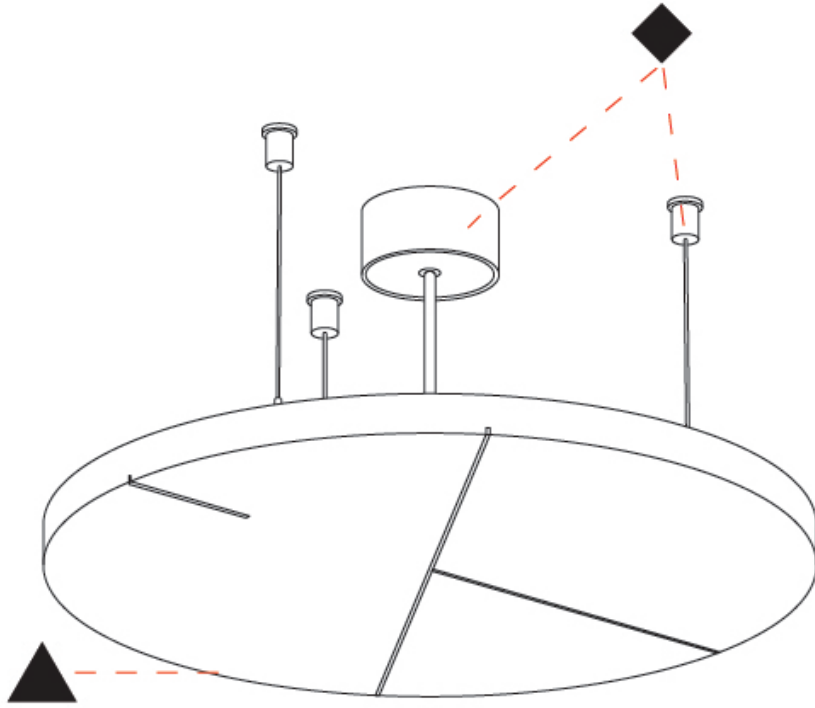

Ø446mm 17 ⁷/₁₆"

GLORIOUS ACOUSTIC LIGHT PANEL SUSPENSION

A300712-

PROJECT	_____
TYPE	_____
SPECIFIER	_____
QUANTITY	_____
DATE	_____

A

PROJECT
TYPE
SPECIFIER
QUANTITY
DATE

GLORIOUS ACOUSTIC LIGHT PANEL SUSPENSION