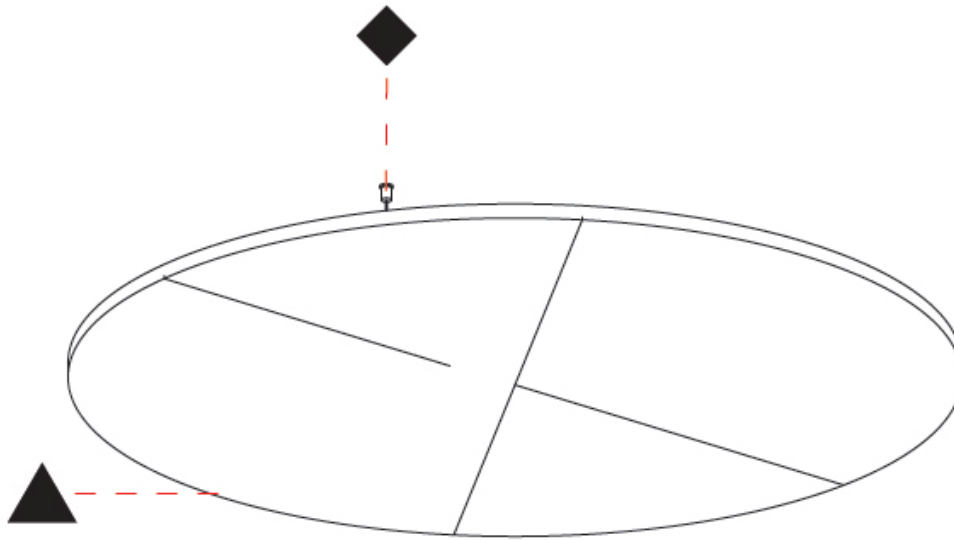

Ø1416mm 55 ³/₄"

GLORIOUS ACOUSTIC LIGHT PANEL SUSPENSION

A300716-

PROJECT

TYPE

SPECIFIER

QUANTITY

DATE