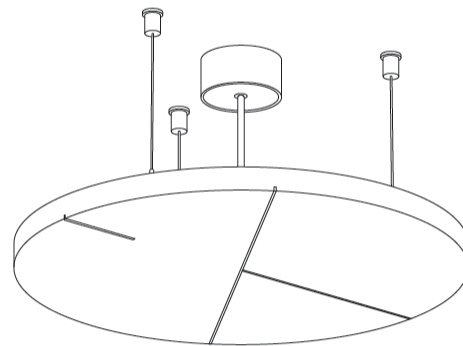

1. To build a product code in our configurator select the specify button on the base model # product page
2. To build a manual product code on this datasheet choose from the options listed below in blue font and add the suffix to the base model #

GENERAL

Series: Glorious Acoustic Light Panel
Partner: Prolicht
Division: Architectural
Installation: Suspension
Product Type: Acoustic
Mounting Location: Ceiling
Light Distribution: Indirect

PHYSICAL

Shape: Round
Diameter (mm): 446
Diameter (in): 17 ⁷/₁₆
Height (mm): 54
Height (in): 2 ¹/₈

Fixture Finish: SSR / BKV / CWI / CRY / HAB / UFT / ITA / RUA / FTG / MYG / LOD / PUS / FRO / FUP / KIA / POP / BLS / SPG / MEY / GOH / CHC / COM / ABZ / JAG / OBR / MOS / ROR

Acoustic Finish: SFW / CYW / SEE / SYN / MTS / PMB / TTN / CYB / STO / DPE / BES / SHB / ARE / ANE / VRD / CRF

Fixture Material: Aluminum
Primary Material: Acoustic

Cable Details: 2000mm / 78 3/4" or 6000mm / 236 1/4" Transparent Cable

ELECTRICAL

Lamp Type: LED (Zhaga Standard)
Input Wattage (W): 10
Total Output Wattage (W): 9.1
Dimming: Non-Dimmable
Driver Included: Yes
Driver Location: Integrated
Driver Type: Constant Current - Universal
Driver Class: Class 2
Input Voltage (V): 120 - 277

LED

Max. Delivered Lumen (lm): 701 / 708 / 730 / 751
Nominal Lumen (lm): 855 / 864 / 890 / 916
CRI: >90 CRI
Lamp Life (hrs): 50000

OPTICAL

RATINGS AND CERTIFICATIONS

Certified By: CSA Certified to UL and CSA Standards
IP rating: IP20

Ø446mm 17 ⁷/₁₆"